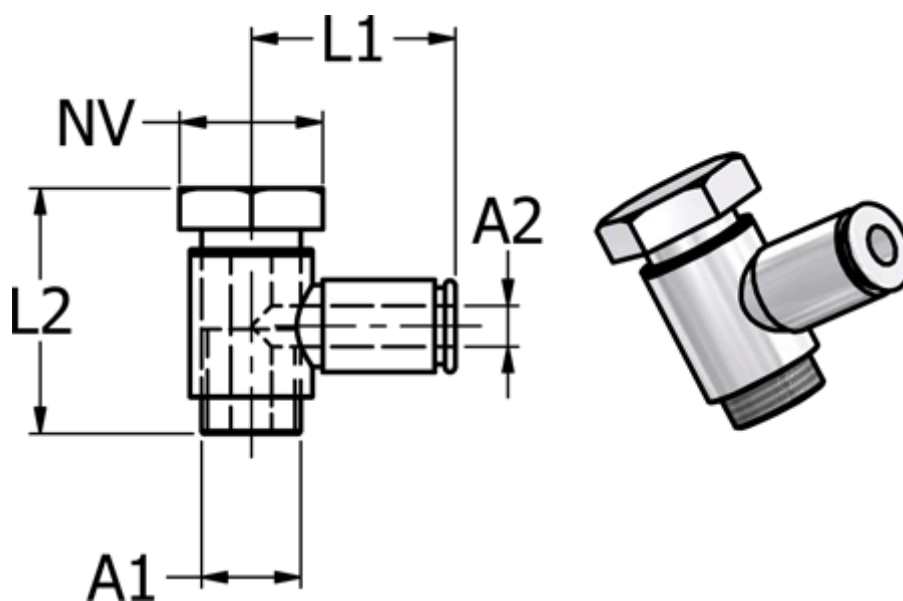

Article number: 5868630388

Description: Metal Push-in fitting 863.038-8, Ø8 / G 3/8"  
Elbow swivel with FPM O-ring

## Measures

Ext. hose diameter A2	= 8
L1	= 27
L2	= 36
NV	= 19
Thread A1	= G 3/8"